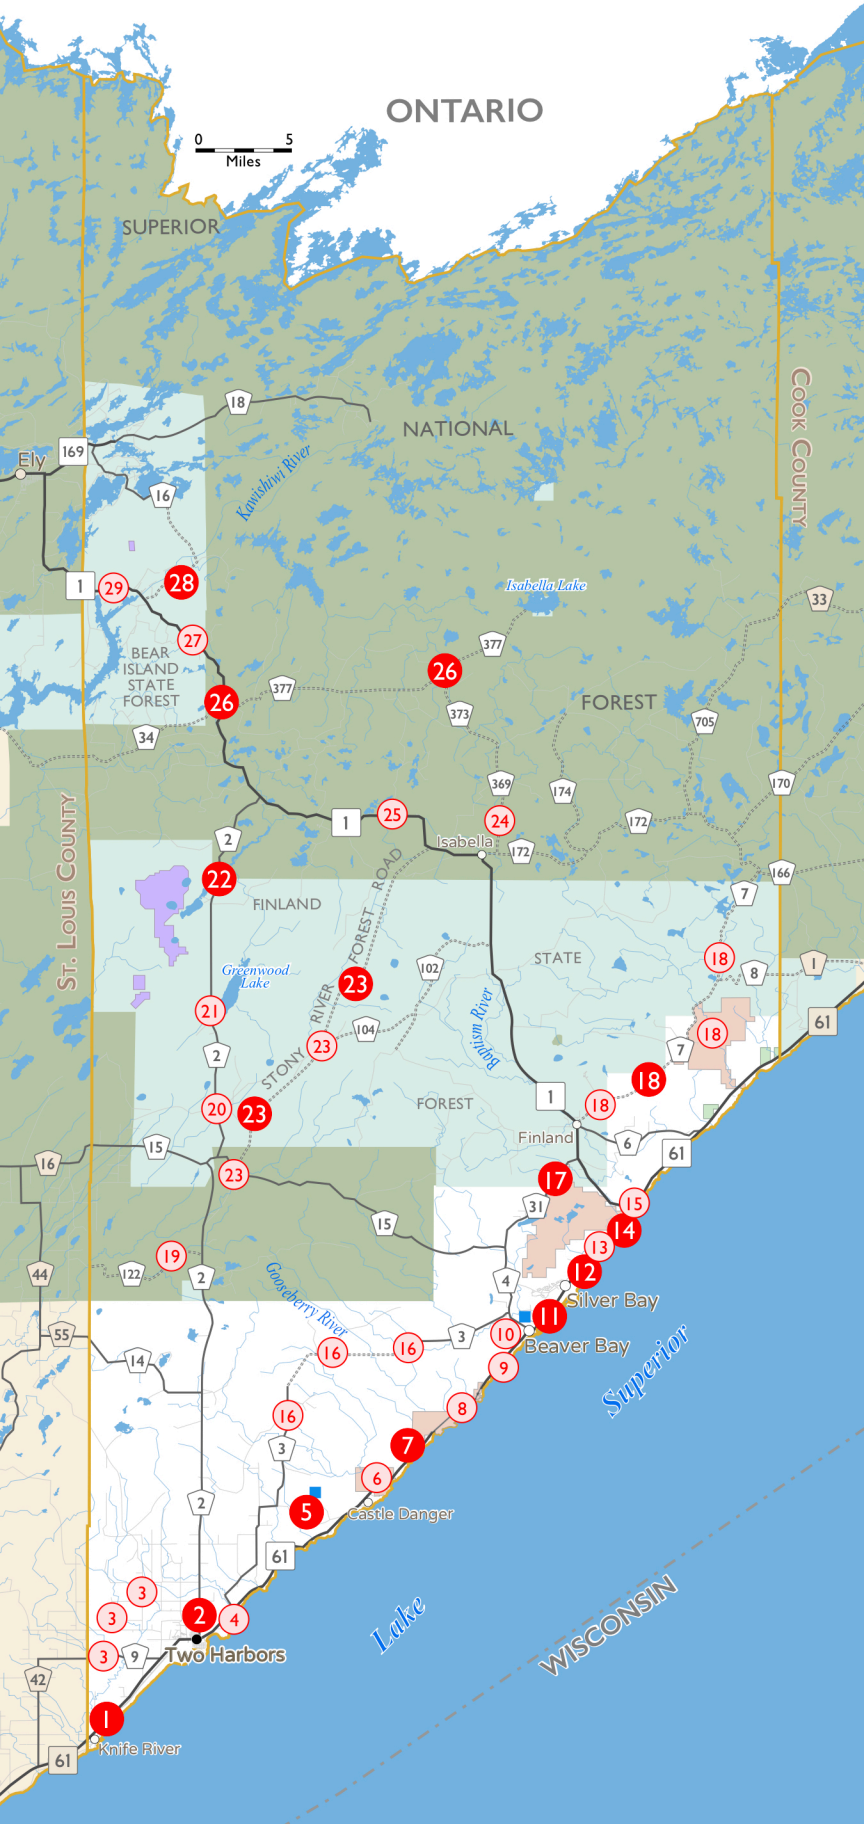

# ONTARIO

SUPERIOR

NATIONAL

COOK COUNTY

BEAR ISLAND STATE FOREST

Isabella Lake

FOREST

ST. LOUIS COUNTY

FINLAND

Greenwood Lake

STATE

FOREST

Finland

Silver Bay

Beaver Bay

Superior

Gooseberry River

Castle Danger

Lake

Two Harbors

Knife River

WISCONSIN

ONTARIO

0 5  
Miles

Poplar Lake

N. Brule River

Twin Lake

Two Island Lake

Cascade River

Poplar River

Taconite River

Pigeon River