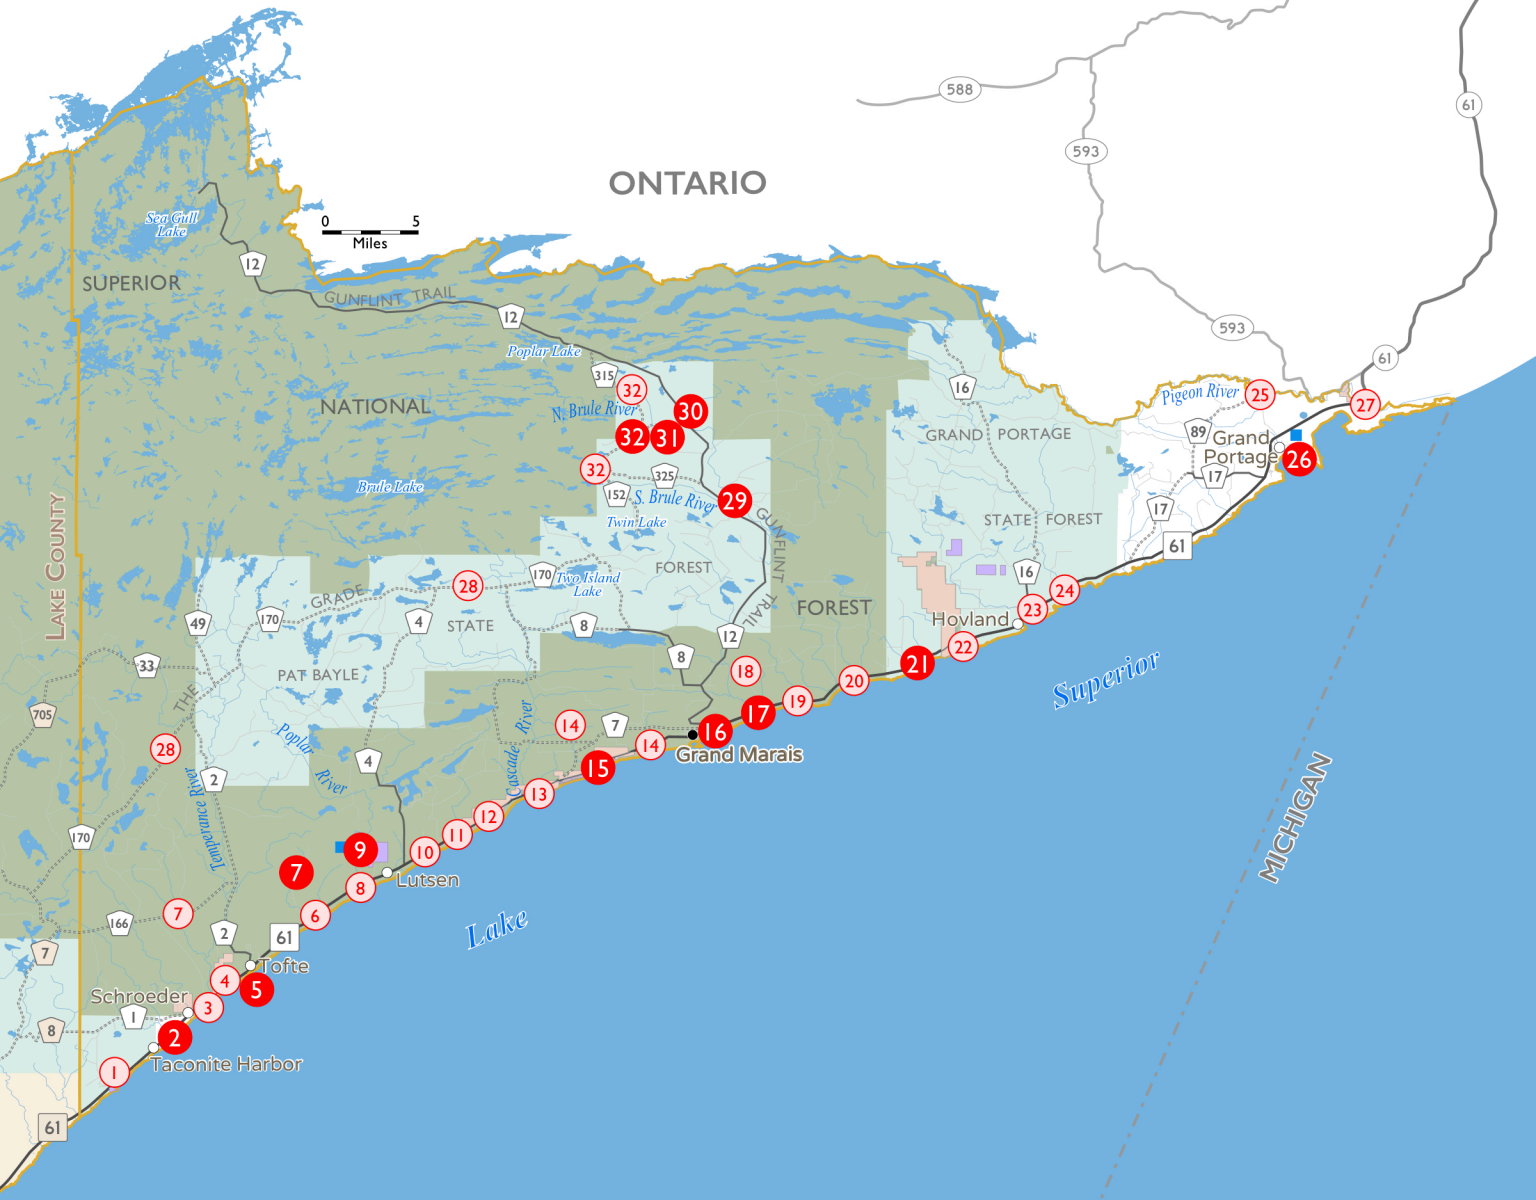

FINLAND

Greenwood Lake

STATE

FOREST

Finland

Silver Bay

Beaver Bay

Superior

Gooseberry River

Castle Danger

Lake

Two Harbors

Knife River

WISCONSIN

ONTARIO

0 5  
Miles

Superior

MICHIGAN

Schroeder

Lutsen

Taconite Harbor

Hovland

Grand Portage

GUNFLINT TRAIL

Poplar Lake

N. Brule River

Twin Lake

Two Island Lake

Cascade River

Poplar River

Taconite River

Pigeon River